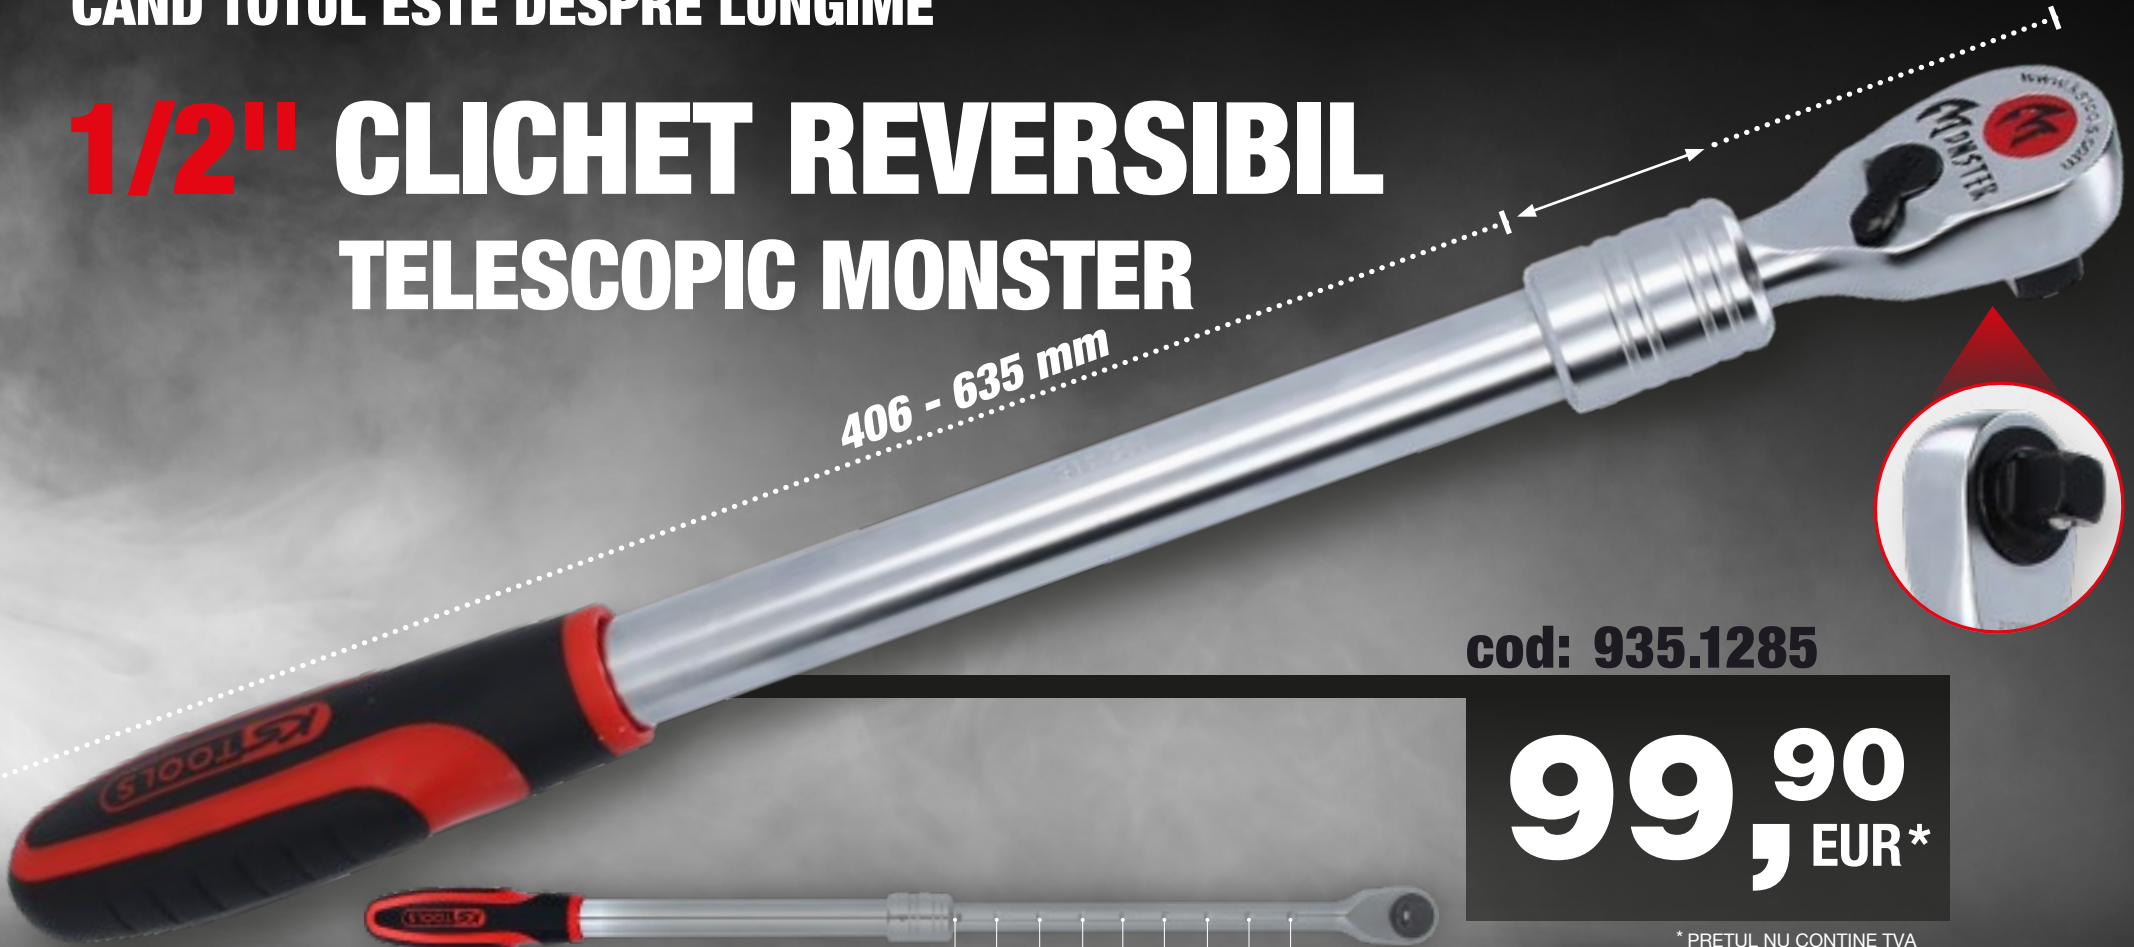

KS TOOLS

CÂND TOTUL ESTE DESPRE LUNGIME

1/2" CLICHET REVERSIBIL TELESCOPIC MONSTER

406 - 635 mm

cod: 935.1285

99,90
EUR*

* PRETUL NU CONTINE TVA