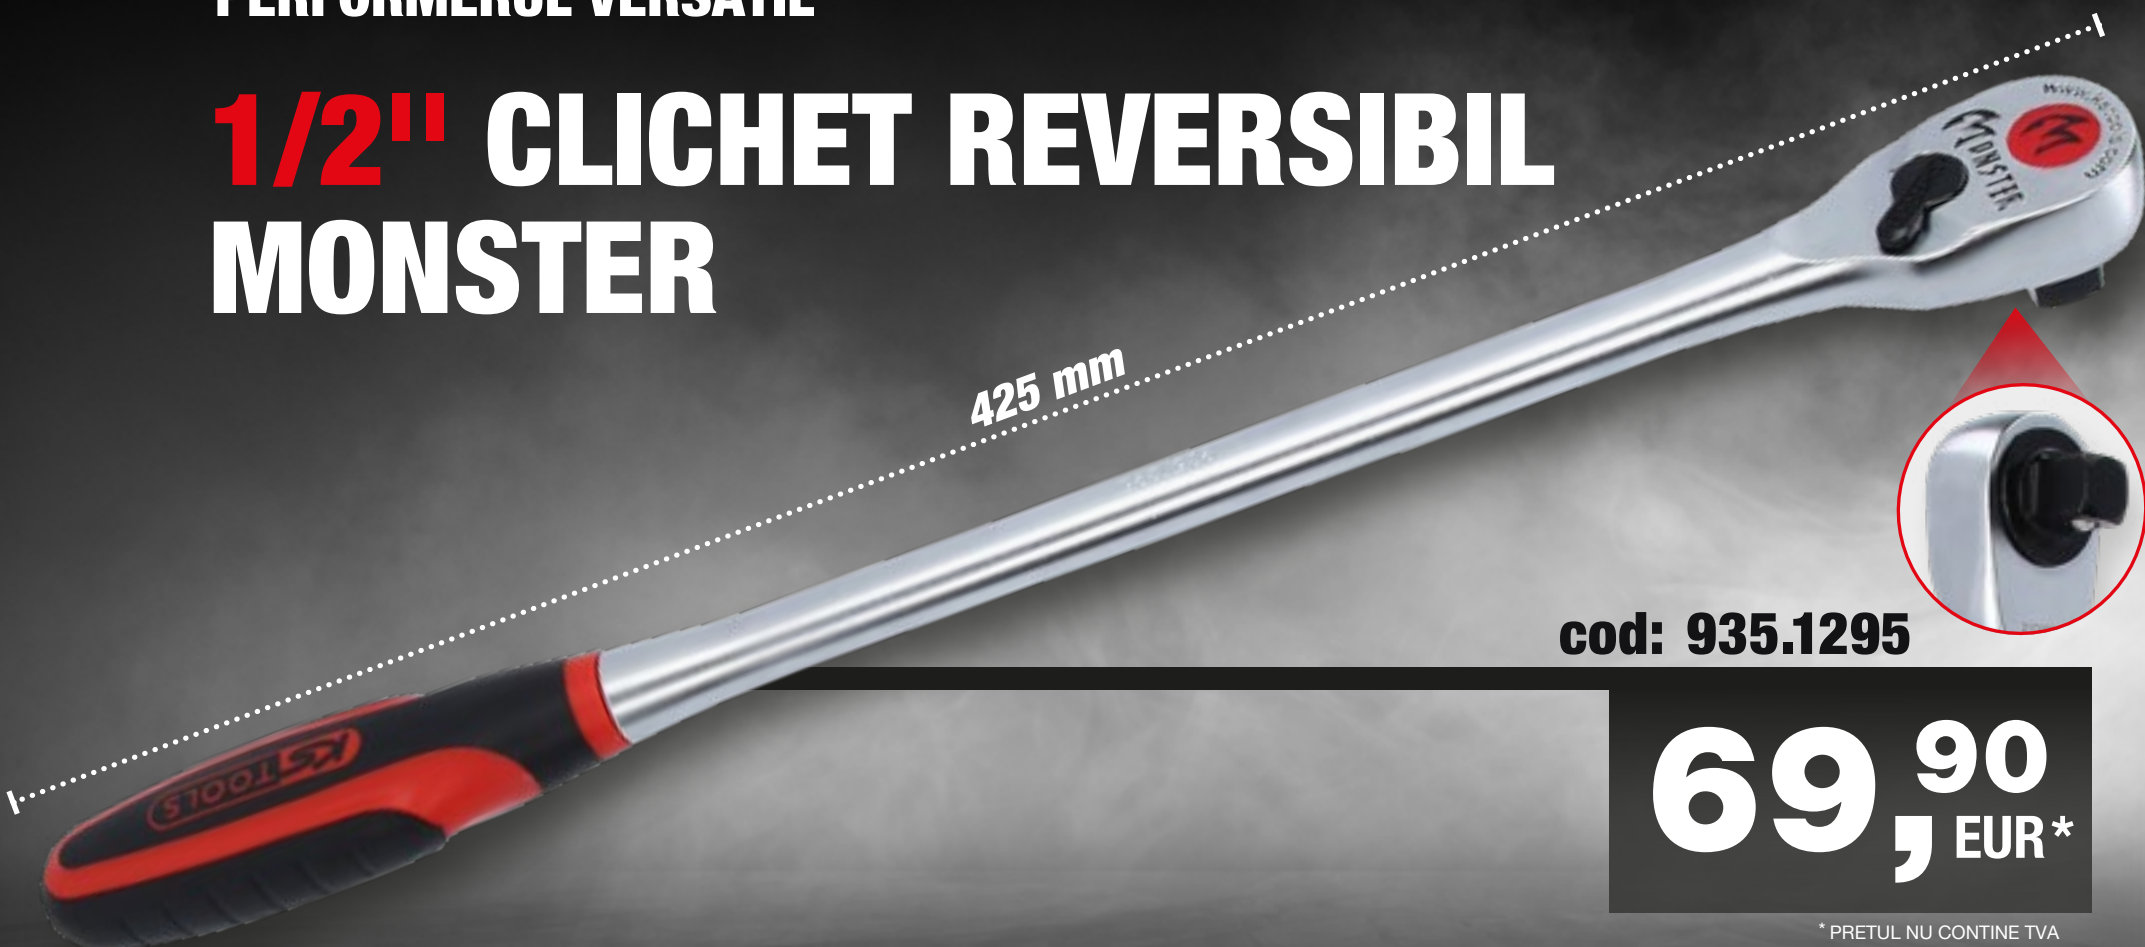

> 950
Nm

PERFORMERUL VERSATIL

1/2" CLICHET REVERSIBIL MONSTER

425 mm

cod: 935.1295

69,90
EUR*

* PRETUL NU CONTINE TVA

A mm	D mm	L mm
19,0	37,0	425,0